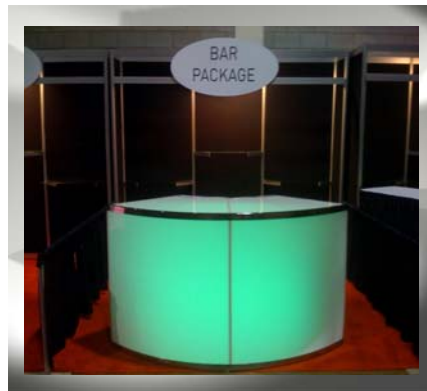

BOOTH DÉCOR PACKAGES

STANDARD DISPLAY BOOTH

- 10' x 10' Hard wall booth
- 10' x 10' Carpet (Choice of Colour)
- One company name sign
- Two 42" high x 8' skirted tables
- 3 Glass display shelves
- Set up and tear down

CURVED BAR DÉCOR PACKAGE

- 10' x 10' Hard wall booth
- 10' x 10' Carpet (Choice of Colour)
- One company name sign
- One 72" Curved black or white bar
- 3 Glass display shelves
- Set up and tear down

FOOD SERVICE DÉCOR PACKAGE

- 10' x 10' Hard wall booth
- 10' x 10' Carpet (Choice of Colour)
- One company name sign
- Two 42" high x 8' skirted tables
- One 30" high x 8' prep table
- 2 Glass display shelves
- Set up and tear down

STRAIGHT BAR DÉCOR PACKAGE

- 10' x 10' Hard wall booth
- 10' x 10' Carpet (Choice of Colour)
- One company name sign
- One 72" straight black or white bar
- Optional Back lit bar
- 2 Glass display shelves
- Set up and tear down