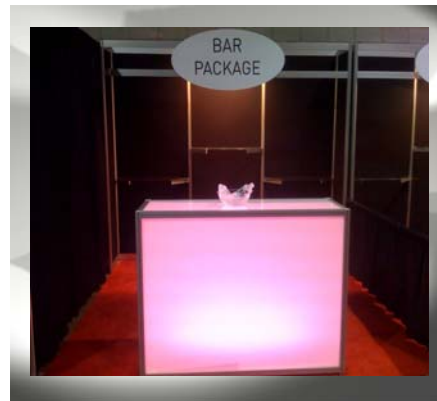

BOOTH DÉCOR PACKAGES

STANDARD DISPLAY BOOTH

- 10' x 10' Hard wall booth
- 10' x 10' Carpet (Choice of Colour)
- One company name sign
- Two 42" high x 8' skirted tables
- 3 Glass display shelves
- Set up and tear down

CURVED BAR DÉCOR PACKAGE

- 10' x 10' Hard wall booth
- 10' x 10' Carpet (Choice of Colour)
- One company name sign
- One 72" Curved black or white bar
- 3 Glass display shelves
- Set up and tear down

FOOD SERVICE DÉCOR PACKAGE

- 10' x 10' Hard wall booth
- 10' x 10' Carpet (Choice of Colour)
- One company name sign
- Two 42" high x 8' skirted tables
- One 30" high x 8' prep table
- 2 Glass display shelves
- Set up and tear down

STRAIGHT BAR DÉCOR PACKAGE

- 10' x 10' Hard wall booth
- 10' x 10' Carpet (Choice of Colour)
- One company name sign
- One 72" straight black or white bar
- Optional Back lit bar
- 2 Glass display shelves
- Set up and tear down